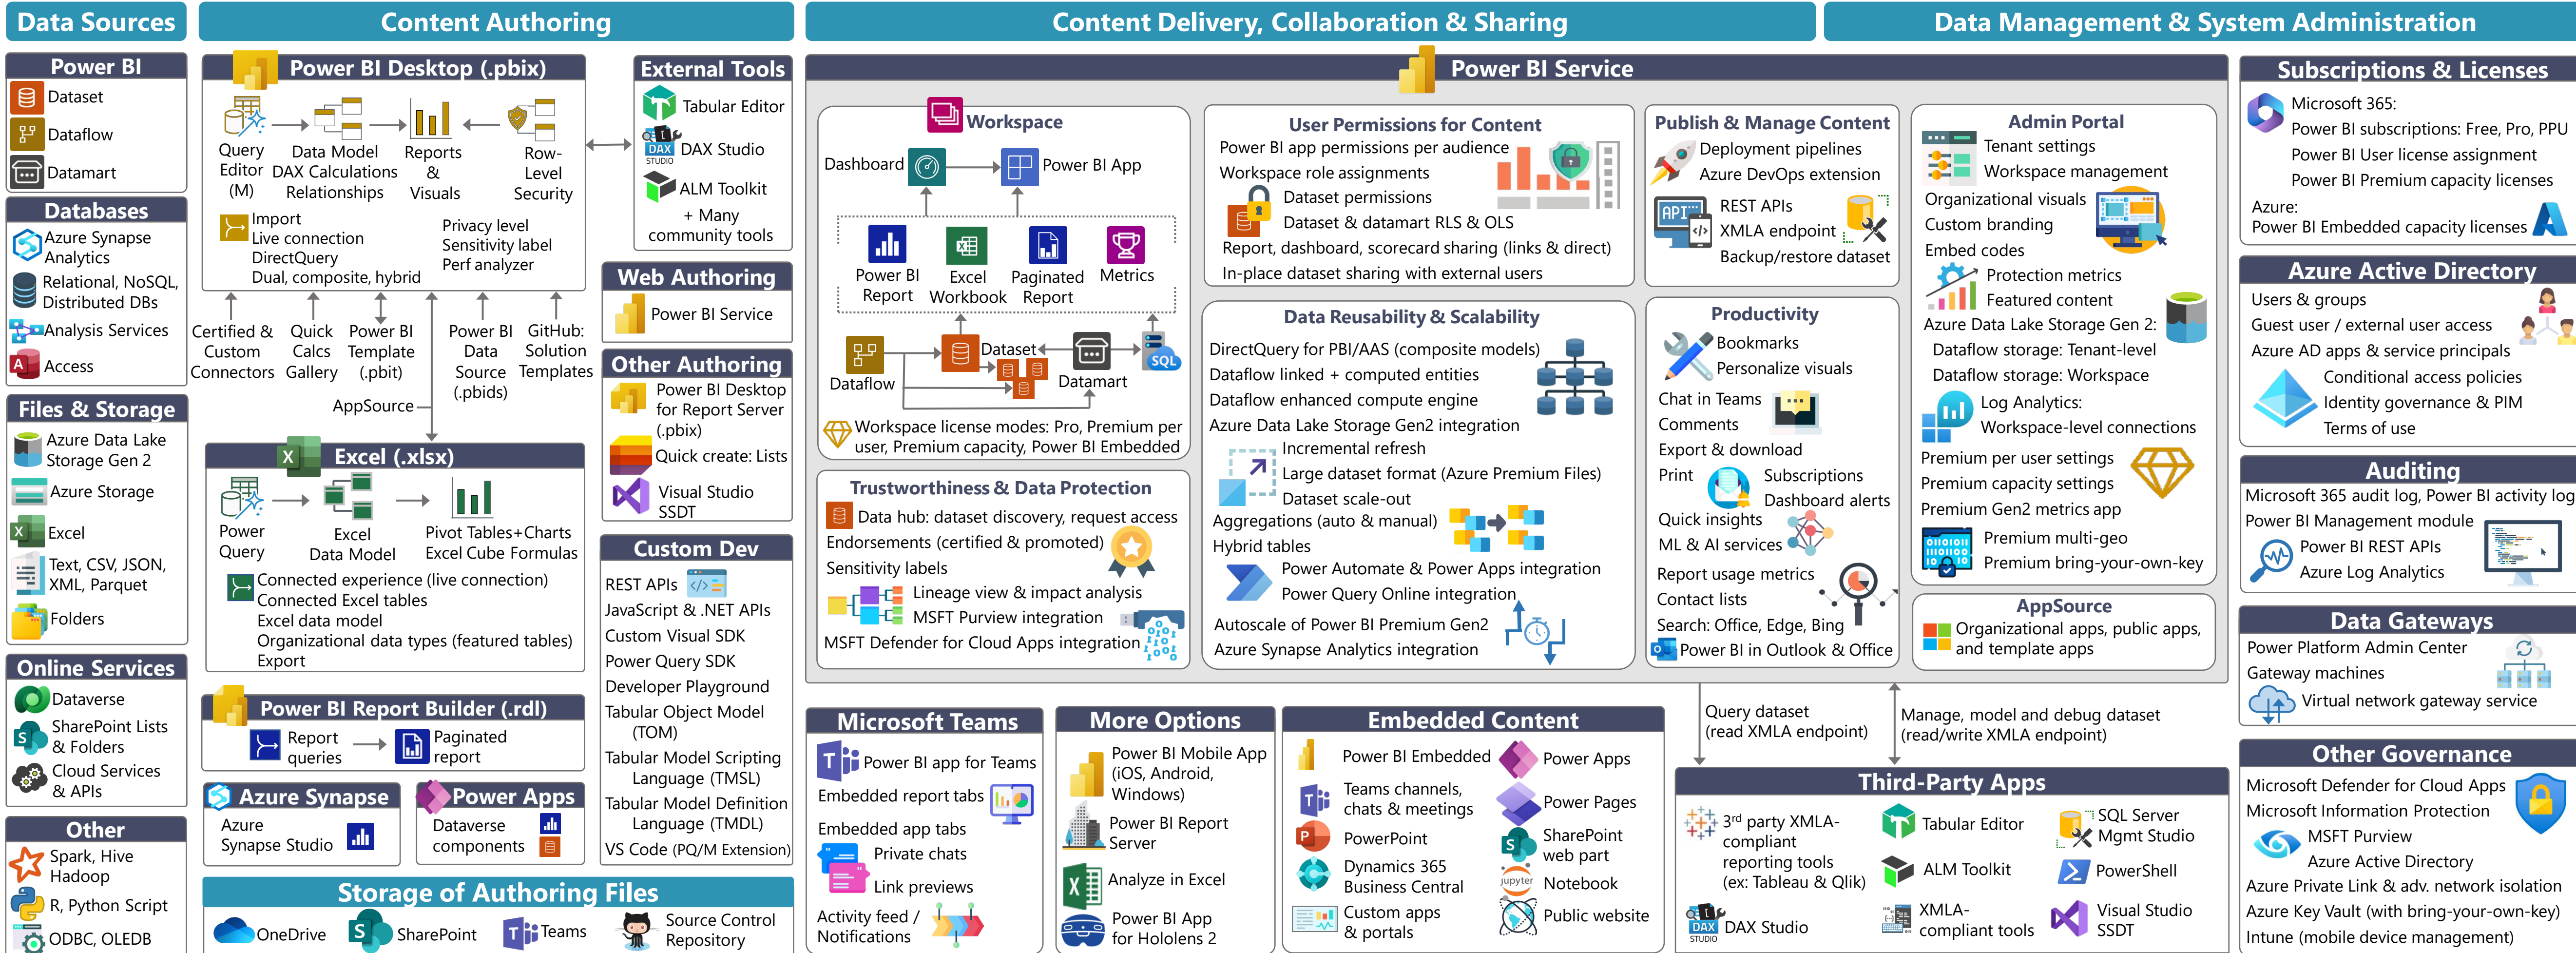

Power BI End-To-End: Top Features, Key Integration Points & Related Services

Last Updated: March 31, 2023

Author: Melissa Coates

Goals: I produce this diagram to help with awareness that Power BI can be used a lot of ways. The diagram doesn't include every possible item, but I try to include the most important items.

Use the diagram to:

- Notice some aspects that you may not be aware of, and inspire you to learn more about them.
- Talk with coworkers about what's involved with the Power BI ecosystem.
- Dispel the notion that Power BI is "just" a reporting tool.
- Consider if you're planning and managing the Power BI ecosystem sufficiently.

[Presentation Materials](#)

Published for Microsoft:

[Power BI adoption roadmap](#)

[Power BI implementation planning](#)

[Power BI migration](#)

[Planning a Power BI enterprise deployment](#)

[Power BI Deployment & Governance Online Course](#)

[Hitchhiker's Guide to Adopting Power BI](#)